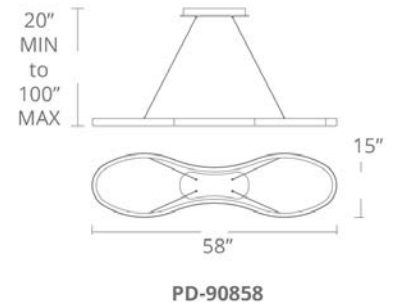

**Fixture Type:** \_\_\_\_\_

**Catalog Number:** \_\_\_\_\_

**Project:** \_\_\_\_\_

**Location:** \_\_\_\_\_

**PRODUCT DESCRIPTION**

Like an abstract cloud floating overhead, Nimbus brings playful sophistication and artistic elegance into your space. Extruded aluminum gives this design its ultra smooth curves, while light travels around the outside in a seamless strip of even, glare-free illumination. With a sleek titanium finish and subtly seductive shape, Nimbus will make you long for cloudy skies every day

**FEATURES**

- Silica gel diffusers
- Thin, powered aircraft cables provide an ultra-clean look and are easy to adjust for customized suspension height
- Transformer within canopy
- Dimmer: ELV
- CRI: 90
- Rated Life: 36,000 hours
- Minimum Suspension: 20, Maximum Suspension: 100

**SPECIFICATIONS**

**Construction:** Aluminum

**Light Source:** High output LED

**Finish:** Titanium

**Standards:** ETL & cETL listed

**ORDER NUMBER**

Model	Wattage	Voltage	LED Lumens	Delivered Lumens	Finish
<b>PD-90830</b>	30"	29W	120V	1974	1234
<b>PD-90858</b>	58"	37W	2567	1604	<b>TT</b> Titanium