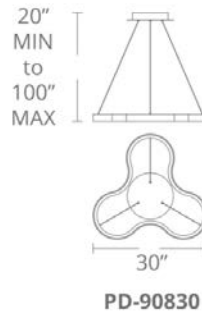

PRODUCT DESCRIPTION

Like an abstract cloud floating overhead, Nimbus brings playful sophistication and artistic elegance into your space. Extruded aluminum gives this design its ultra smooth curves, while light travels around the outside in a seamless strip of even, glare-free illumination. With a sleek titanium finish and subtly seductive shape, Nimbus will make you long for cloudy skies every day

FEATURES

- Silica gel diffusers
- Thin, powered aircraft cables provide an ultra-clean look and are easy to adjust for customized suspension height
- Transformer within canopy
- Dimmer: ELV
- CRI: 90
- Rated Life: 36,000 hours
- Minimum Suspension: 20, Maximum Suspension: 100

SPECIFICATIONS

Construction: Aluminum

Light Source: High output LED

Finish: Titanium

Standards: ETL & cETL listed

ORDER NUMBER

Model	Wattage	Voltage	LED Lumens	Delivered Lumens	Finish
PD-90830	30"	29W	120V	1974	1234
PD-90858	58"	37W	2567	1604	TT Titanium

Example: **PD-90830-TT**

modernforms.com
Phone (866) 810.6615
Fax (800) 526.2585

Headquarters/Eastern Distribution Center
44 Harbor Park Drive
Port Washington, NY 11050

Central Distribution Center
1600 Distribution Ct
Lithia Springs, GA 30122

Western Distribution Center
1750 Archibald Avenue
Ontario, CA 91760