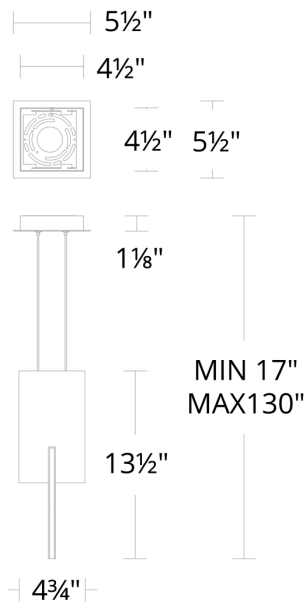

Project: _____

Location: _____

Fixture Type: _____

Catalog Number: _____

AVAILABLE FINISHES:

Amari

PD-79014

PRODUCT DESCRIPTION

SPECIFICATIONS

Rated Life	50000 Hours
Standards	ETL, cETL,Damp Location Listed
Input	120V,50/60Hz
Dimming	ELV: 100-10%,TRIAC: 100-10%
Color Temp	3000K
CRI	90
Construction	Aluminum body with acrylic diffuser

PD-79014

Model & Size	Color Temp	Finish	LED Watts	LED Lumens	Delivered Lumens
PD-79014 14"	3000K	AB Aged Brass BK Black	28.3W	765	646

Example: **PD-79014-BK**

For custom requests please contact customs@modernforms.com