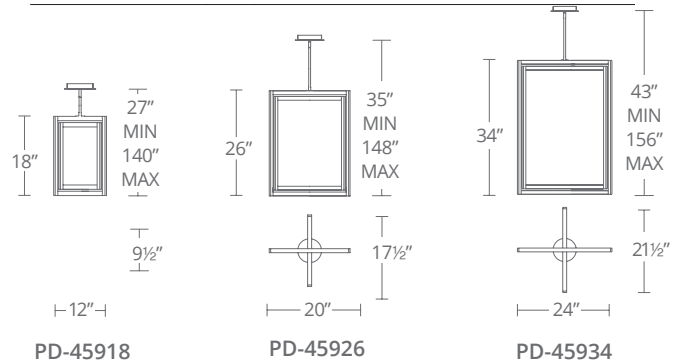

PORTAL Chandelier & Pendants
 PD-45918 / PD-45926 / PD-45934

MODERN FORMS

Fixture Type:

Catalog Number:

Project: _____

Location: _____

PRODUCT DESCRIPTION

A welcome style statement that makes a lasting impression. A modern expression of a classic lantern, ideal for corridors and foyers in fine homes, offices and hotels. This minimalist design with strong robust illumination adjusts easily for varying angles and configurations.

FEATURES

- Adjustable frames
- Frosted diffusers spread light evenly
- Universal Driver (120-277V) within canopy
- Three 12" and one 6" down rods included (additional down rods available for purchase)
- Rated Life: 55,000 hours
- Color temp: 3000K
- CRI: 90

ORDER NUMBER

Model	Height	Wattage	Voltage	LED Lumens	Delivered Lumens	Finish
PD-45918	18"	26W		1850	1295	AB Aged Brass 
PD-45926	26"	37W	120-277V	2991	2094	
PD-45934	34"	43W		3429	2400	

Example: **PD-45918-AB**

SPECIFICATIONS

Construction: Aluminum

Light Source: High output LED

Dimming: ELV, TRIAC, 0-10V

Finish: Aged Brass

Standards: ETL & cETL damp location listed, CEC Title 24 compliant

modernforms.com	Headquarters/Eastern Distribution Center	Central Distribution Center	Western Distribution Center
Phone (866) 810.6615	44 Harbor Park Drive	1600 Distribution CT.	1750 Archibald Avenue
Fax (800) 526.2585	Port Washington, NY 11050	Lithia Springs, GA 30122	Ontario, CA 91760