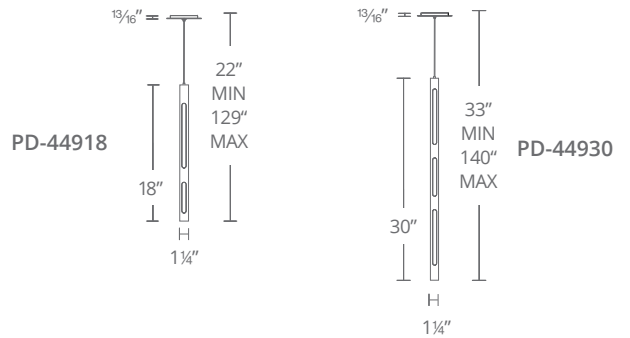

FLUTE Chandelier & Pendants
 PD-44918 / PD-44930

MODERN FORMS

Fixture Type:

Catalog Number:

Project: _____

Location: _____

PRODUCT DESCRIPTION

Modern chic and sleek, Flute is a minimalist pendant with alternating luminous slots. Available in polished nickel, black and aged brass.

FEATURES

- Frosted diffusers spread light evenly
- Thin, powered aircraft cables provide an ultra-clean look for adjustable suspension height
- Universal Driver (120-277V) within 4" junction box
- Rated Life: 50,000 hours
- Color temp: 3000K
- CRI: 90

SPECIFICATIONS

Construction: Aluminum

Light Source: High output LED

Dimming: ELV, TRIAC, 0-10V

Finish: Aged Brass, Black and Polished Nickel

Standards: ETL & cETL damp location listed, CEC Title 24 compliant (special order)

ORDER NUMBER

Model	Height	Wattage	Voltage	LED Lumens	Delivered Lumens	Finish
PD-44918	18"	13W	120-277V	1137	382	AB Aged Brass
PD-44930	30"	20W	120-277V	1809	1060	BK Black
						PN Polished Nickel

Example: **PD-44918-BK**