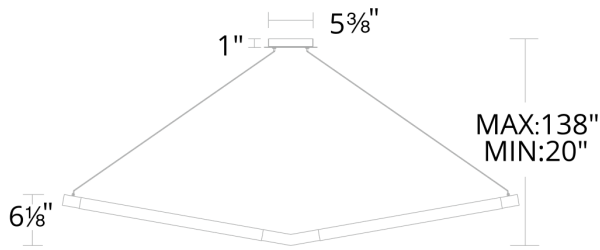

Project: _____

Location: _____

Fixture Type: _____

Catalog Number: _____

AVAILABLE FINISHES:

Bough

PD-42254

PRODUCT DESCRIPTION

PD-42254

Model & Size	Color Temp	Finish	LED Watts	LED Lumens	Delivered Lumens
PD-42254 54"	3000K	BK/DW Black/Dark Walnut	40.8W	1142	867

Example: **PD-42254-BK/DW**

For custom requests please contact customs@modernforms.com