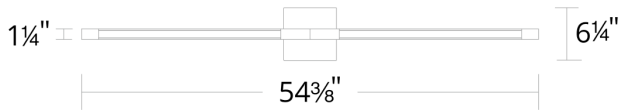

SPECIFICATIONS

Rated Life	50000 Hours
Standards	ETL, cETL,Damp Location Listed
Input	120-277V,50/60Hz
Dimming	ELV, 0-10V, TRIAC
Color Temp	3000K
CRI	90
Construction	Extruded aluminum and solid wood frame with PC diffuser