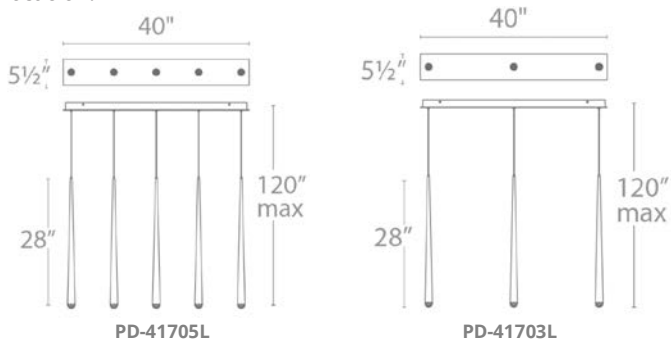

PD-41803L / PD-41805L / PD-41823L

Fixture Type: \_\_\_\_\_

Catalog Number: \_\_\_\_\_

Project: \_\_\_\_\_

Location: \_\_\_\_\_

**PRODUCT DESCRIPTION**

Suspended alone, in pairs or multiples as a beautiful chandelier, Cascade captures the imagination and makes an alluring presentation in restaurants, hotel atriums and residences alike. The slim tapered form has a minimalist sensibility that we enhanced with a new flat cap design, crafted in precision-cut glass. Available in a new matte black finish as well as original and glamorous polished nickel.

**SPECIFICATIONS**

**Construction:** Aluminum, Cut Crystal

**Light Source:** High output LED

**Finish:** Black, Polished Nickel

**Standards:** ETL & cETL listed

**FEATURES**

- Aluminum hardware, precision-cut CNC glass
- Thin aircraft cables provide an ultra-clean look and are easy to adjust for customized suspension height
- **Universal voltage driver** (120V-220V-277V) within canopy
- Dimmer: ELV
- CRI: 90
- Rated Life: 60000 hours
- Minimum Suspension: 29, Maximum Suspension: 120

**ORDER NUMBER**

Model		Wattage	Voltage	LED Lumens	Delivered Lumens	Finish
<b>PD-41803L</b>	3 Lights	23W		1380	1185	<b>BK</b> Black  <b>PN</b> Polished Nickel 
<b>PD-41805L</b>	5 Lights	38W	120V-277V	2300	1975	
<b>PD-41823L</b>	23 Lights	173W		10575	9050	