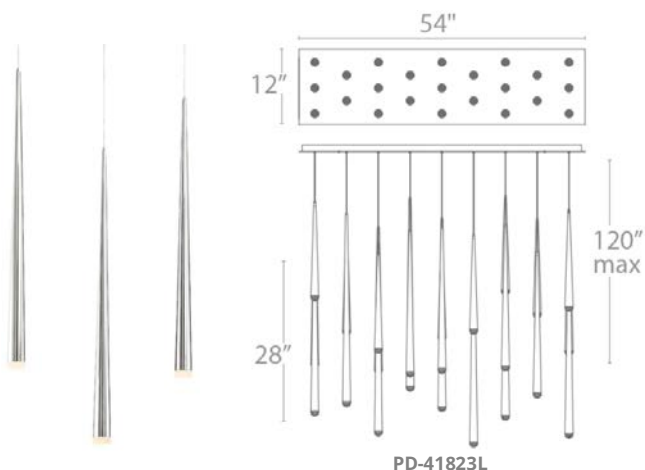

PD-41803L / PD-41805L / PD-41823L

Fixture Type: \_\_\_\_\_

Catalog Number: \_\_\_\_\_

Project: \_\_\_\_\_

Location: \_\_\_\_\_

**PRODUCT DESCRIPTION**

Suspended alone, in pairs or multiples as a beautiful chandelier, Cascade captures the imagination and makes an alluring presentation in restaurants, hotel atriums and residences alike. The slim tapered form has a minimalist sensibility that we enhanced with a new flat cap design, crafted in precision-cut glass. Available in a new matte black finish as well as original and glamorous polished nickel.

**SPECIFICATIONS**

**Construction:** Aluminum, Cut Crystal

**Light Source:** High output LED

**Finish:** Black, Polished Nickel

**Standards:** ETL & cETL listed

**FEATURES**

- Aluminum hardware, precision-cut CNC glass
- Thin aircraft cables provide an ultra-clean look and are easy to adjust for customized suspension height
- **Universal voltage driver** (120V-220V-277V) within canopy
- Dimmer: ELV
- CRI: 90
- Rated Life: 60000 hours
- Minimum Suspension: 29, Maximum Suspension: 120

**ORDER NUMBER**

Model		Wattage	Voltage	LED Lumens	Delivered Lumens	Finish
<b>PD-41803L</b>	3 Lights	23W		1380	1185	<b>BK</b> Black  <b>PN</b> Polished Nickel 
<b>PD-41805L</b>	5 Lights	38W	120V-277V	2300	1975	
<b>PD-41823L</b>	23 Lights	173W		10575	9050	