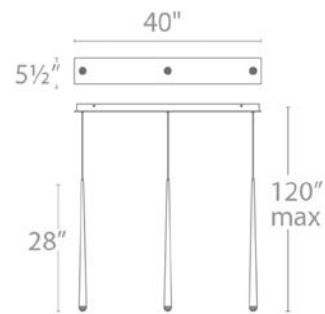

PD-41703L

PRODUCT DESCRIPTION

A new matte black finish updates the original Cascade design for a more refined take on minimalist glam. Each pendant illuminates beautifully while the jeweled crystal caps, expertly hand-cut, punctuate each piece like a chic yet understated exclamation of luxury. Suspended alone, in pairs or in multiples as a chandelier, Cascade captures the imagination and makes an alluring presentation in restaurants, hotel atriums and residences alike.

FEATURES

- Aluminum hardware, clear hand-cut clear crystal
- Thin aircraft cables provide an ultra-clean look and are easy to adjust for customized suspension height
- **Universal voltage driver** (120V-220V-277V) within canopy
- Dimmer: ELV
- CRI: 90
- Rated Life: 60000 hours
- Minimum Suspension: 29, Maximum Suspension: 120

SPECIFICATIONS

Construction: Aluminum, Cut Crystal

Light Source: High output LED

Finish: Black, Polished Nickel

Standards: ETL & cETL listed

ORDER NUMBER

Model		Watta ge	Voltage	LED Lumens	Delivered Lumens	Finish
PD-41703L	3 Lights	23W		1380	1185	BK Black PN Polished Nickel
PD-41705L	5 Lights	38W	120V-277V	2300	1975	
PD-41723L	23 Lights	173W		10575	9050	

Example: PD-41723L-PN

modernforms.com
Phone (866) 810.6615
Fax (800) 526.2585

Headquarters/Eastern Distribution Center
44 Harbor Park Drive
Port Washington, NY 11050

Central Distribution Center
1600 Distribution Ct
Lithia Springs, GA 30122

Western Distribution Center
1750 Archibald Avenue
Ontario, CA 91760