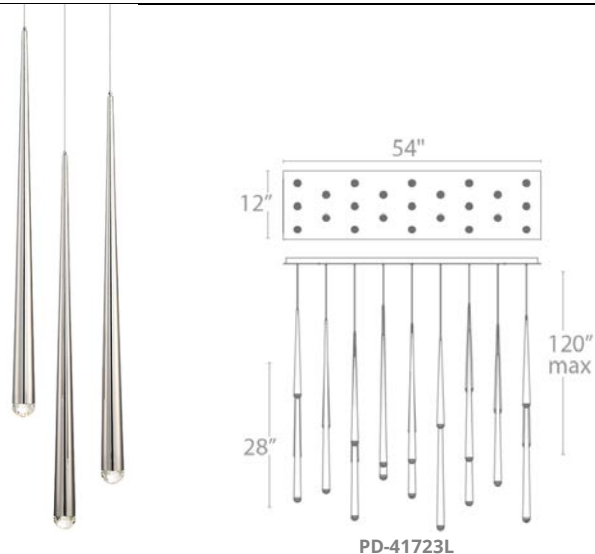

PD-41703L / PD-41705L / PD-41723L

PD-41723L

Fixture Type:

Catalog Number:

Project:

Location:

PD-41705L

PD-41703L

**PRODUCT DESCRIPTION**

A new matte black finish updates the original Cascade design for a more refined take on minimalist glam. Each pendant illuminates beautifully while the jeweled crystal caps, expertly hand-cut, punctuate each piece like a chic yet understated exclamation of luxury. Suspended alone, in pairs or in multiples as a chandelier, Cascade captures the imagination and makes an alluring presentation in restaurants, hotel atriums and residences alike.

**FEATURES**

- Aluminum hardware, clear hand-cut clear crystal
- Thin aircraft cables provide an ultra-clean look and are easy to adjust for customized suspension height
- **Universal voltage driver** (120V-220V-277V) within canopy
- Dimmer: ELV
- CRI: 90
- Rated Life: 60000 hours
- Minimum Suspension: 29, Maximum Suspension: 120

**SPECIFICATIONS**

**Construction:** Aluminum, Cut Crystal

**Light Source:** High output LED

**Finish:** Black, Polished Nickel

**Standards:** ETL & cETL listed

**ORDER NUMBER**

Model		Watta ge	Voltage	LED Lumens	Delivered Lumens	Finish
PD-41703L	3 Lights	23W		1380	1185	<b>BK</b> Black  <b>PN</b> Polished Nickel 
PD-41705L	5 Lights	38W	120V-277V	2300	1975	
PD-41723L	23 Lights	173W		10575	9050	