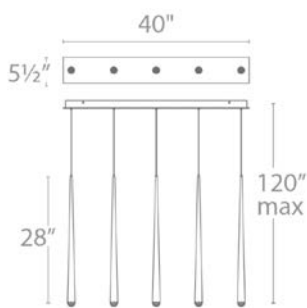

PD-41703L / PD-41705L / PD-41723L

Fixture Type:

Catalog Number:

Project:

Location:

PD-41705L

PRODUCT DESCRIPTION

A new matte black finish updates the original Cascade design for a more refined take on minimalist glam. Each pendant illuminates beautifully while the jeweled crystal caps, expertly hand-cut, punctuate each piece like a chic yet understated exclamation of luxury. Suspended alone, in pairs or in multiples as a chandelier, Cascade captures the imagination and makes an alluring presentation in restaurants, hotel atriums and residences alike.

FEATURES

- Aluminum hardware, clear hand-cut clear crystal
- Thin aircraft cables provide an ultra-clean look and are easy to adjust for customized suspension height
- **Universal voltage driver** (120V-220V-277V) within canopy
- Dimmer: ELV
- CRI: 90
- Rated Life: 60000 hours
- Minimum Suspension: 29, Maximum Suspension: 120

SPECIFICATIONS

Construction: Aluminum, Cut Crystal

Light Source: High output LED

Finish: Black, Polished Nickel

Standards: ETL & cETL listed

ORDER NUMBER

Model		Watta ge	Voltage	LED Lumens	Delivered Lumens	Finish
PD-41703L	3 Lights	23W		1380	1185	BK Black PN Polished Nickel
PD-41705L	5 Lights	38W	120V-277V	2300	1975	
PD-41723L	23 Lights	173W		10575	9050	

Example: PD-41723L-PN

modernforms.com
Phone (866) 810.6615
Fax (800) 526.2585

Headquarters/Eastern Distribution Center
44 Harbor Park Drive
Port Washington, NY 11050

Central Distribution Center
1600 Distribution Ct
Lithia Springs, GA 30122

Western Distribution Center
1750 Archibald Avenue
Ontario, CA 91760