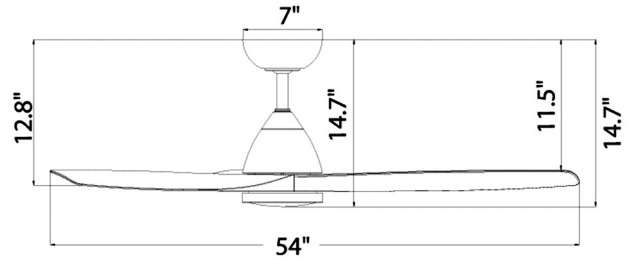

SKYLARK

FR-W2202-54L

54" Ceiling Fan

MODERN FORMS SMART FANS

PRODUCT DESCRIPTION

Introduce sleek sophistication to your home with the new Skylark Smart Fan. Spectacular new finishes of soft brass and brushed nickel are unveiled in our Modern Forms Smart Fan collection. Also debuting is the ebony finish which features a new weathered look. The three smartly designed blades circulate air with an agile yet robust gracefulness, bringing incomparable comfort and illumination with an integrated LED luminaire, throughout your space. The convenient, 6-speed set-up can be controlled locally using the included Bluetooth remote control or remotely using the Modern Forms app.

FEATURES

- 6 fan speeds through both Summer and Winter Modes
- Silent DC motor LED
- Luminaire included - no cover available
- Includes remote control
- Optional wall control sold separately
- Compatible with Modern Forms app

AIRFLOW/ENERGY EFFICIENCY

Weighted-Average/High Airflow CFM:	3871/6041
Weighted-Average/High Energy Use (W):	20/28
Estimated Yearly Energy Cost ($):	6
Weighted-Average/High Efficiency (CFM/W):	191
Max RPM:	162

ORDER NUMBER

Model	Housing	Blade
FR-W2202-54L	BN Brushed Nickel	EB Ebony
	MB Matte Black	MB Matte Black
	SB Soft Brass	MB Matte Black
	SB Soft Brass	MW Matte White
	MW Matte White	MW Matte White¹

Example: FR-W2202-54L-MB

*Range may vary based on application and surroundings.

*This fan comes uni-pack - blade select options are not available.

*Brushed Nickel and Soft Brass are not intended for coastal environments.

¹ Matte White is CCT - remaining finishes are transitioning through April of 2024. Contact factory for confirmation.

The Modern Forms app synchronizes seamlessly with smart home devices you already own

modernforms.com
Phone (800) 526.2588
Fax (800) 526.2585

Headquarters/Eastern Distribution Center
44 Harbor Park Drive
Port Washington, NY 11050

Central Distribution Center
1600 Distribution Ct
Lithia Springs, GA 30122

Western Distribution Center
1750 Archibald Avenue
Ontario, CA 91760

SPECIFICATIONS

Construction:	Aluminum, Steel, ABS
Blade:	14° Pitch, 54"sweep
Downrod:	.75" O.D. x 4.5H included
Mounting Slope:	Up to 30°
Wire:	80"
Hanging Weight:	17 lbs.
Total Power:	48W
Standards:	UL/cUL Wet Location listed, Title 24 JA8-2016 Compliant, Title 20, Energy Star
Motor Type:	120 x D-15 sensorless DC motor

WIRELESS PERFORMANCE

Wi-Fi Range:	Up to 150 ft*
Bluetooth Range:	Up to 150 ft*

LUMINAIRE PERFORMANCE

Light Source:	LED
Light Wattage:	19.5W
Lumens/ Delivered Lumens:	1600/1079
Dimming:	Integrated
CRI:	90
CCT Color Temperature:	3000K (2700K/4000K/5000K selectable)¹
Rated Life:	50,000 hours