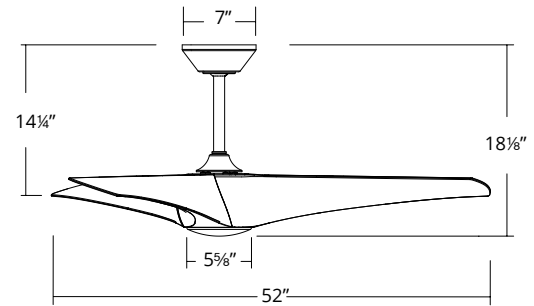

ZEPHYR

FR-W2006-52L

52" Ceiling Fan

MODERN FORMS

SMART FANS

PRODUCT DESCRIPTION

With smart controls and a discreet DC Motor, Zephyr is a form of luxury that comes in a stylish three blade design. A robust LED luminaire with artisan-crafted opal glass and thick aerodynamically soundless blades round out the design. Available in four rich architectural finishes. The Modern Forms app allows for full control of one or many smart fans and integration with current smart home control systems including Control4 and Samsung SmartThings.

FEATURES

- 6 fan speeds through both Summer and Winter Modes
- Silent DC motor
- Optional LED luminaire kit included
- Includes BT remote control
- Optional wall control sold separately
- Compatible with Modern Forms app

AIRFLOW/ENERGY EFFICIENCY

Weighted-Average/High Airflow CFM:	2975/4655**
Weighted-Average/High Energy Use (W):	13/22
Estimated Yearly Energy Cost ($):	6
Weighted-Average/High Efficiency (CFM/W):	141/141
Max RPM:	161

ORDER NUMBER

Model	Housing	Blade
FR-W2006-52L	GH <i>Graphite</i>	WW <i>Weathered Wood</i>
	MB <i>Matte Black</i>	DK <i>Distressed Koa</i>
	MB <i>Matte Black</i>	MB <i>Matte Black</i>
	MW <i>Matte White</i>	MW <i>Matte White</i>

Example: **FR-W2006-52L-MB**

For 2700K add "-27" ; for 3500K add "-35" before the finish: **FR-W2006-52L-27-MB**

*Results may vary based on application and surroundings.

*This fan comes uni-pack - blade select options are not available

** Airflow tested with 8-inch rod

SPECIFICATIONS

Construction:	Aluminum, ABS
Blade:	16° Pitch, 52" sweep
Downrod:	3/4"W + 8"H included
Mounting Slope:	Up to 30°
Wire:	80"
Hanging Weight:	17 lbs
Total Power:	49.5W
Standards:	UL/cUL Wet Location listed, Title 24 JA8-2016 Compliant, Title 20, Energy Star rated
Motor Type:	120 x 20 sensorless DC motor

WIRELESS PERFORMANCE

Wi-Fi Range:	Up to 150 ft*
Bluetooth Range:	Up to 150 ft*

LUMINAIRE PERFORMANCE

Light Source:	LED
Light Wattage:	20W
Lumens/Delivered Lumens:	1600/846
Dimming:	Integrated
CRI:	90
Color Temperature:	3000K (2700K/3500K options available)
Rated Life:	50,000 hours

The Modern Forms app synchronizes seamlessly with smart home devices you already own

modernforms.com
Phone (800) 526.2588
Fax (800) 526.2585

Headquarters/Eastern Distribution Center
44 Harbor Park Drive
Port Washington, NY 11050

Central Distribution Center
1600 Distribution Ct
Lithia Springs, GA 30122

Western Distribution Center
1750 Archibald Avenue
Ontario, CA 91760