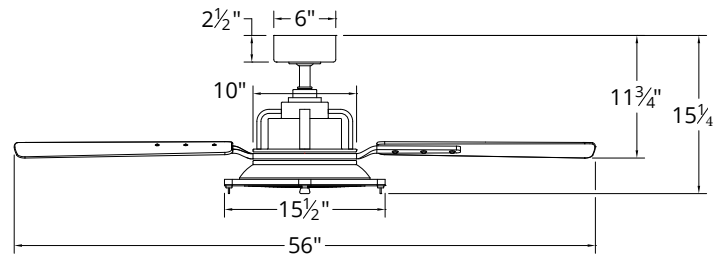

NAUTILUS

FR-W1818-56L

56" Ceiling Fan

MODERN FORMS SMART FANS

PRODUCT DESCRIPTION

With its elevated take on nautical style, this smart fan more than delivers on both form and function. Weathered wood-finished blades complement the polish of oil-rubbed bronze or graphite housings, while the WAC-powered LED luminaire radiates beautifully through an optically enhanced Fresnel glass lens. The DC motor keeps the blades running quietly so you'll always hear the sound of the waves- whether they're steps from your porch or in an afternoon daydream.

FEATURES

- 6 fan speeds through both Summer and Winter Modes
- Silent DC motor
- Optional LED light kit included
- Includes BT remote control
- Optional remote control sold separately
- Compatible with Modern Forms app

AIRFLOW/ENERGY EFFICIENCY

Weighted-Average/High Airflow CFM:	4200/7013
Weighted-Average/High Energy Use (W):	13/29
Estimated Yearly Energy Cost ($):	$4.56
Weighted-Average/High Efficiency (CFM/W):	211/242
Max RPM:	145

ORDER NUMBER

Model	Housing	Blade
FR-W1818-56L	GH Graphite	WG Weathered Wood
	MB Matte Black	MB Matte Black
	OB Oil Rubbed Bronze	DW Dark Walnut

Example: **FR-W1818-56L-OB/DW**

For 2700K add "-27" ; for 3500K add "-35" before the finish: **FR-W1818-56L270BDW**

*Results may vary based on application and surroundings.

*This fan comes uni-pack - blade select options are not available

SPECIFICATIONS

Construction:	Aluminum, ABS
Blade:	13° Pitch, 56" sweep
Downrod:	1" O.D. x 6"H included
Mounting Slope:	Up to 32°
Wire:	80"
Hanging Weight:	30 lbs
Total Power:	52.5W
Standards:	UL/cUL Wet Location listed, Title 24 JA8-2016 Compliant, Title 20
Motor Type:	125 x 25 sensorless DC motor

WIRELESS PERFORMANCE

Wi-Fi Range:	Up to 150 ft*
Bluetooth Range:	Up to 150 ft*

LUMINAIRE PERFORMANCE

Light Source:	LED
Light Wattage:	23.5W
Lumens/Delivered Lumens:	2041/1347
Dimming:	Integrated
CRI:	90
Color Temperature:	3000K (2700K/3500K options available)
Rated Life:	50,000 hours

The Modern Forms app synchronizes seamlessly with smart home devices you already own

modernforms.com
Phone (800) 526.2588
Fax (800) 526.2585

Headquarters/Eastern Distribution Center
44 Harbor Park Drive
Port Washington, NY 11050

Central Distribution Center
1600 Distribution Ct
Lithia Springs, GA 30122

Western Distribution Center
1750 Archibald Avenue
Ontario, CA 91760