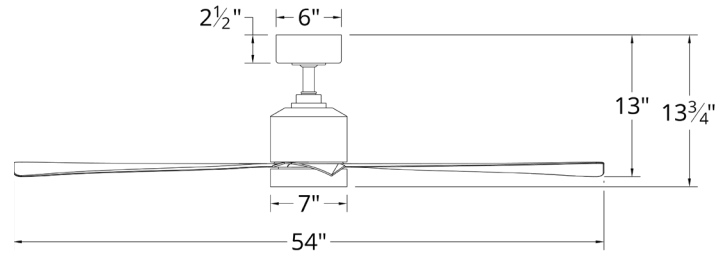

LOTUS 54" Ceiling Fan

FR-W1809-54L

MODERN FORMS SMART FANS

PRODUCT DESCRIPTION

A modern meditation on style and technology, Lotus is the ultimate utility player. Its clean, streamlined look works well with almost any décor, inside or outdoors. And with our Modern Forms app, this smart fan responds to your behavior patterns with optimized schedules that can help cut down on energy use. Engineered with a quiet, energy-efficient DC motor and a powerful LED luminaire, this fan is peak enlightenment.

SPECIFICATIONS

- **Construction:** Aluminum
- **Blade:** 15° Pitch, 54" sweep, ABS
- **Downrod:** 1" O.D. x 4.5"H included
- **Mounting Slope:** Up to 30°
- **Lead Wire:** 80"
- **Hanging Weight:** 15 lbs
- **Total Power:** 30W
- **Standards:** ETL/cETL Wet Location listed

FEATURES

- 6 fan speeds through both Summer and Winter Modes
- Silent DC motor
- Optional LED light kit included
- Includes RF wall control
- Additional RF wall control for 3, 4-way control sold separately
- Compatible with Modern Forms app

LIGHT KIT PERFORMANCE

- **Light Source:** LED
- **Light Wattage:** 13W
- **Dimming:** Integrated
- **Color Temperature:** 3000K
- **Rated Life:** 50,000 Hours
- **Standards:** Title 24 JA8-2016 compliant

ESTIMATED AIR PERFORMANCE

- **Airflow:** 5575 cubic ft per minute on high
- **Power:** 17 watts on high
- **Airflow Efficiency:** 332 cubic ft per minute per watt
- **Revolutions Per Minute:** 167 RPMs on high/105 RPMs on average

WIRELESS PERFORMANCE

- **RF Pairing Distance:** Up to 30 ft from fan
- **Wi-Fi Range:** Up to 150 ft*

ORDER NUMBER

Model	LED Lumens	Delivered Lumens	Housing	Blade
FR-W1809-54L	1110	622	BZ <i>Bronze</i>	<i>Bronze</i>
			MW <i>Matte White</i>	<i>Matte White</i>
			TT <i>Titanium Silver</i>	<i>Titanium Silver</i>

Example: **FR-W1809-54L-BZ**

*Results may vary based on application and surroundings.

modernforms.com
Phone (866) 810.6615
Fax (800) 526.2585

Headquarters/Eastern Distribution Center
44 Harbor Park Drive
Port Washington, NY 11050

Central Distribution Center
1600 Distribution Ct
Lithia Springs, GA 30122

Western Distribution Center
1750 Archibald Avenue
Ontario, CA 91760