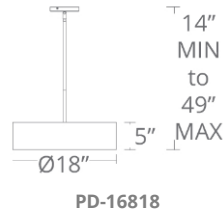

METROPOLIS Chandeliers & Pendants

PD-16818 / PD-16824 / PD-16830

MODERN FORMS

Fixture Type: _____

Catalog Number: _____

Project: _____

Location: _____

PRODUCT DESCRIPTION

A diaphanous shade provokes the imagination on this elegant design, creating softer light and a beautiful, sophisticated expression of form. Inside the glowing round diffuser, state-of-the-art LED modules broadcast consistent and enduring illumination. Metropolis handles urban décor with ease, but makes a welcome addition to Scandinavian and Mid-Century styled spaces too.

FEATURES

- Clear glass diffuser with fabric shade
- Ultra-bright lumen output
- No transformer or driver needed
- Dimmer: ELV
- CRI: 90
- Rated Life: 54,000 hours
- Minimum Suspension: 15, Maximum Suspension: 50
- **PD-16818** & **PD-16824**: 277V option available (Special Order)

SPECIFICATIONS

Construction: Aluminum

Light Source: High output LED

Finish: Brushed Nickel

Standards: ETL & cETL listed. Title 24 JA8 – 2016 Compliant

ORDER NUMBER

Model	Wattage	Voltage	LED Lumens	Delivered Lumens	Finish
PD-16818	18"	25W			BN <i>Brushed Nickel</i>
PD-16824	24"	31W	120V		
PD-16830	30"	48W			
			2015	1996	
			2644	2474	
			3869	3815	

Example: **PD-16824-BN**

For 277V special order add an "F" before the finish: **PD-16818F-BN**

modernforms.com
Phone (866) 810.6615
Fax (800) 526.2585

Headquarters/Eastern Distribution Center
44 Harbor Park Drive
Port Washington, NY 11050

Central Distribution Center
1600 Distribution Ct
Lithia Springs, GA 30122

Western Distribution Center
1750 Archibald Avenue
Ontario, CA 91760