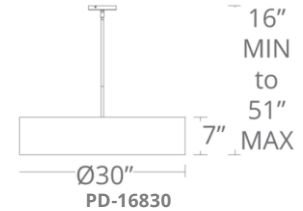

METROPOLIS Chandeliers & Pendants

PD-16818 / PD-16824 / PD-16830

MODERN FORMS

Fixture Type: _____

Catalog Number: _____

Project: _____

Location: _____

PRODUCT DESCRIPTION

A diaphanous shade provokes the imagination on this elegant design, creating softer light and a beautiful, sophisticated expression of form. Inside the glowing round diffuser, state-of-the-art LED modules broadcast consistent and enduring illumination. Metropolis handles urban décor with ease, but makes a welcome addition to Scandinavian and Mid-Century styled spaces too.

FEATURES

- Clear glass diffuser with fabric shade
- Ultra-bright lumen output
- No transformer or driver needed
- Dimmer: ELV
- CRI: 90
- Rated Life: 54,000 hours
- Minimum Suspension: 15, Maximum Suspension: 50
- **PD-16818** & **PD-16824**: 277V option available (Special Order)

SPECIFICATIONS

Construction: Aluminum

Light Source: High output LED

Finish: Brushed Nickel

Standards: ETL & cETL listed. Title 24 JA8 – 2016 Compliant

ORDER NUMBER

Model	Wattage	Voltage	LED Lumens	Delivered Lumens	Finish
PD-16818	18"	25W			BN <i>Brushed Nickel</i>
PD-16824	24"	31W	120V		
PD-16830	30"	48W			
			2015	1996	
			2644	2474	
			3869	3815	

Example: **PD-16824-BN**

For 277V special order add an "F" before the finish: **PD-16818F-BN**

modernforms.com
Phone (866) 810.6615
Fax (800) 526.2585

Headquarters/Eastern Distribution Center
44 Harbor Park Drive
Port Washington, NY 11050

Central Distribution Center
1600 Distribution Ct
Lithia Springs, GA 30122

Western Distribution Center
1750 Archibald Avenue
Ontario, CA 91760