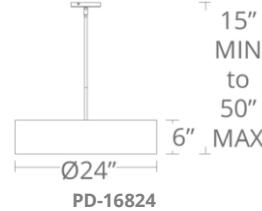

METROPOLIS Chandeliers & Pendants

PD-16818 / PD-16824 / PD-16830

MODERN FORMS

Fixture Type: _____

Catalog Number: _____

Project: _____

Location: _____

PRODUCT DESCRIPTION

A diaphanous shade provokes the imagination on this elegant design, creating softer light and a beautiful, sophisticated expression of form. Inside the glowing round diffuser, state-of-the-art LED modules broadcast consistent and enduring illumination. Metropolis handles urban décor with ease, but makes a welcome addition to Scandinavian and Mid-Century styled spaces too.

FEATURES

- Clear glass diffuser with fabric shade
- Ultra-bright lumen output
- No transformer or driver needed
- Dimmer: ELV
- CRI: 90
- Rated Life: 54,000 hours
- Minimum Suspension: 15, Maximum Suspension: 50
- **PD-16818** & **PD-16824**: 277V option available (Special Order)

SPECIFICATIONS

Construction: Aluminum

Light Source: High output LED

Finish: Brushed Nickel

Standards: ETL & cETL listed. Title 24 JA8 – 2016 Compliant

ORDER NUMBER

Model	Wattage	Voltage	LED Lumens	Delivered Lumens	Finish
PD-16818	18"	25W			BN <i>Brushed Nickel</i>
PD-16824	24"	31W	120V		
PD-16830	30"	48W			
			2015	1996	
			2644	2474	
			3869	3815	

Example: **PD-16824-BN**

For 277V special order add an "F" before the finish: **PD-16818F-BN**

modernforms.com
Phone (866) 810.6615
Fax (800) 526.2585

Headquarters/Eastern Distribution Center
44 Harbor Park Drive
Port Washington, NY 11050

Central Distribution Center
1600 Distribution Ct
Lithia Springs, GA 30122

Western Distribution Center
1750 Archibald Avenue
Ontario, CA 91760