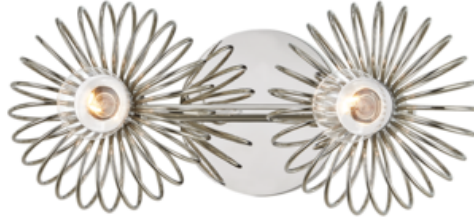

Serena

Product ID **H359302-PN**

DIMENSIONAL INFORMATION

Height	5.75"
ADA Compliant	No
Hanging Type	-
Canopy/Backplate	4.75" D
Diameter	10.50"
Extension	6.00"
Top To Center	2.38"

SHIPPING INFORMATION

Shipping Method	UPS
-----------------	------------

LAMPING INFORMATION

Bulb 1	
(2) 40 Watt Max 120 VAC	
Bulb Included	No
Socket Type	E12 Candelabra
	Base
UL Rating	Damp
Plug In	No

AVAILABLE FINISHES

- POLISHED BRASS (PB)
- POLISHED NICKEL (PN)

JOB/LOCATION