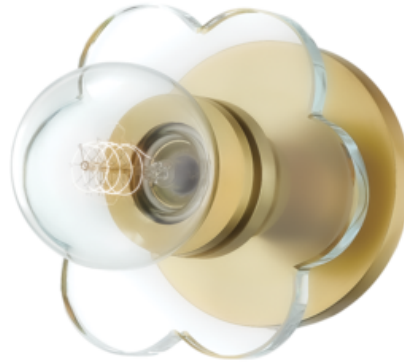

Alexa

Product ID **H357101-AGB**

DIMENSIONAL INFORMATION

Height	6.00"
ADA Compliant	No
Hanging Type	-
	4.75" D
Diameter	6.00"
Shade 1 Top W/Dia	5.88"
Extension	7.25"
Top To Center	2.38"

SHADE INFORMATION

Shade Top	5.88"
Shade Bottom	5.88"

SHIPPING INFORMATION

Carton 1	12.00" x 8.00" x 10.00"
Shipping Method	UPS

LAMPING INFORMATION

Bulb 1

(1) 60 Watt Max 120 VAC

Bulb Included	Yes
UL Rating	Damp
Plug In	No

AVAILABLE FINISHES

AGED BRASS (AGB)
POLISHED NICKEL (PN)