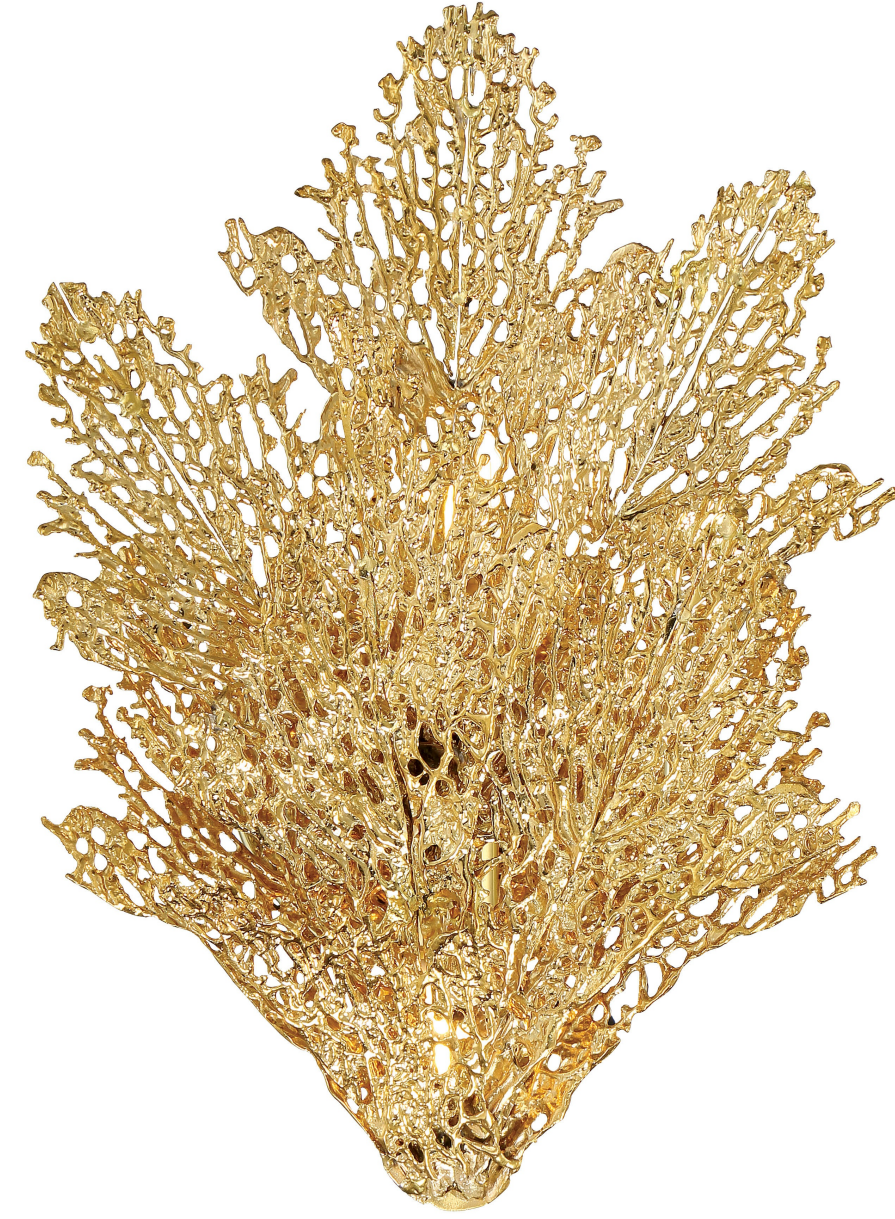

METROPOLITAN[®]

LIGHTING FIXTURE CO.

Item # N7882-750-L	UPC Code: 840254050341
Product Family Name: Evergold	Finish: India Gold with Vintage Brass
Category: WALL SCONCE	Category Type: Accessory
Certification 4000870	
Patents:	
Notes:	

Image File Name: **N7882-750-L.jpg**

MEASUREMENTS

Width: 8.25	Length: 11.38	Height: 11.38	Extension: 4.13
Height Adjustable: No	Min Overall Height: No	Max Overall Height: No	Slope: No
Wire Length: 7	Chain Length:	Safety Cable Included: No	Net Weight: 1.94
Canopy Width:	Canopy Height:	Canopy Length:	Center to Bottom: 4.13
Backplate Width: 4.5	Backplate Height: 4.5	Center to Top: 7.25	

SHADE / GLASS

Description:	Material:
Part No.:	Quantity:
Width:	Height:
	Length:

SHIPPING

Carton Width: 11.13	Carton Height: 6.75	Carton Length: 14.25
Carton Weight: 2.88	Carton Cubic Feet: 0.62	Small Package Shippable: Yes
Master Pack Width:	Master Pack Height:	Master Pack Length:
Master Pack Weight:	Master Cubic Feet:	Multi-Pack: 1
		Master Pack: 1