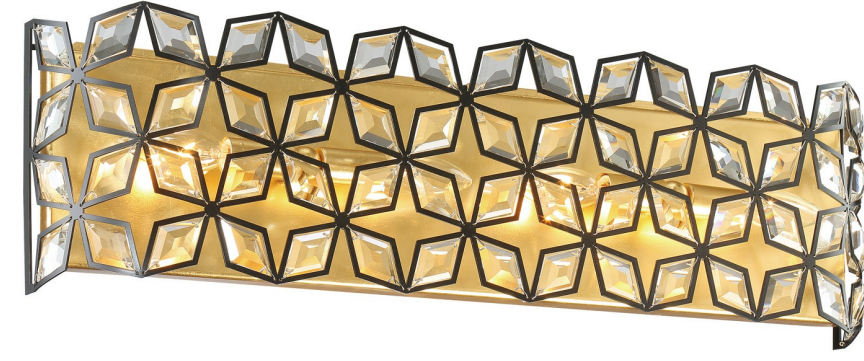

METROPOLITAN[®]

LIGHTING FIXTURE CO.

Item # N7844-711	UPC Code: 840254050204
Product Family Name: Brookcrest	Finish: Sand Gold with Gold Leaf
Category: BATH	Category Type: Bath
Certification E212492	
Patents:	

Notes:

Image File Name: **N7844-711.jpg**

MEASUREMENTS

Width: 26.63	Length: 7.63	Height: 7.63	Extension: 4.38
Height Adjustable: No	Min Overall Height: No	Max Overall Height: No	Slope: No
Wire Length: 7"	Chain Length:	Safety Cable Included: No	Net Weight: 9.26
Canopy Width:	Canopy Height:	Canopy Length:	Center to Bottom: 3.75
Backplate Width: 25.63	Backplate Height: 6.13	Center to Top: 3.88	

SHADE / GLASS

Description: Clear	Material: CRYSTAL
Part No.: GL7842-C	Quantity: 64
Width: 1.25	Height: 2.0
	Length: 0.5

SHIPPING

Carton Width: 10.5	Carton Height: 10.0	Carton Length: 29.5
Carton Weight: 12.32	Carton Cubic Feet: 1.793	Small Package Shippable: Yes
Master Pack Width:	Master Pack Height:	Master Pack Length:
Master Pack Weight:	Master Cubic Feet:	Multi-Pack: 1
		Master Pack: 1