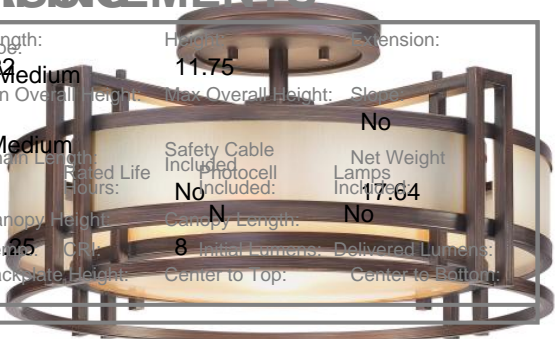

MEASUREMENTS

Width:	Length:	Height:	Extension:
32	22	11.75	
No. of Bulbs:	Light Type:		
2	A-19 Medium		
Height Adjustable:	Min Overall Height:	Max Overall Height:	Stem:
No	11.75	11.75	No
Main Bulb:	Socket:		
N6964-1-267B	E26 Medium		
Warranty:	Family Name:	Safety Cable Included:	Net Weight:
60		No	17.64
Dimmable:	Ballast:	Photo Cell Included:	Lamps Included:
Yes		No	No
Canopy Width:	Canopy Height:	Canopy Length:	
Semi Flush	1.5	8	
Color:	Color Temperature:	Initial Lumens:	Delivered Lumens:
No			
Plate Width:	Backplate Height:	Center to Top:	Center to Bottom:

SHIPPING

Carton Width:	Carton Height:	Carton Length:
2.5	3.88	13.75
Description:	Material:	Image File Name:
Brushed Caramel Silk	Glass	N6964-1-267B.jpg
Carton Weight:	Carton Cubit Feet:	Small Package Shippable:
		Yes
Part No.:	Master Pack Width:	Master Pack Height:
	2.5	3.88
	Master Pack Length:	Master Pack:
	13.75	1
Master Pack Weight:	Master Cubic Feet:	Multi-Pack: