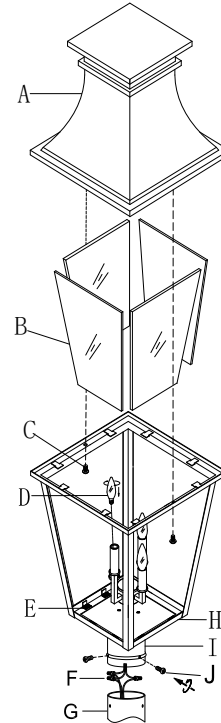

PREPARING FOR INSTALLATION (Fig. 1)

1. Shut off power at the fuse box or circuit breaker box and remove the old fixture including the mounting hardware.
2. Carefully unpack your new fixture and lay out all the parts in a clear area. Take care not to misplace any small parts necessary for installation.

CONNECTING THE WIRES (Fig. 2)

3. While supporting fixture, connect electrical wires as shown in Fig. 2, making sure all wire connectors (F) are secured. If your post has a ground wire (green or bare copper), connect fixture ground wire to it. If not, consult your electrician for proper grounding.
4. After wires are connected, tuck them carefully inside post cup (G) (not included).

COMPLETING THE INSTALLATION (Fig. 1)

5. Attach post (I) to post cup (G) with set screws (J).
6. Install glass panels (B) into holder of fixture body (H) and secure with tabs (E) on top and bottom.
7. Install (4) four candelabra base bulbs (D) up to 60 watts or CFL or LED equivalent (not included) in accordance with the fixture specification. **—DO NOT EXCEED THE MAXIMUM WATTAGE RATING! (NE PAS DEPASSER LA PUISSANCE NOMINALE MAXIMALE!)**
8. Place cover (A) onto fixture body (H) and secure with screws (C).

Your installation is now complete. Return power and test the fixture.

IMPORTANT: FIXTURE SHOULD BE INSTALLED BY A QUALIFIED ELECTRICIAN TO ENSURE PROPER WIRING AND INSTALLATION.

Fig. 1

Glass# [G7992](#) for 7995, Glass# [G7993](#) for 7996