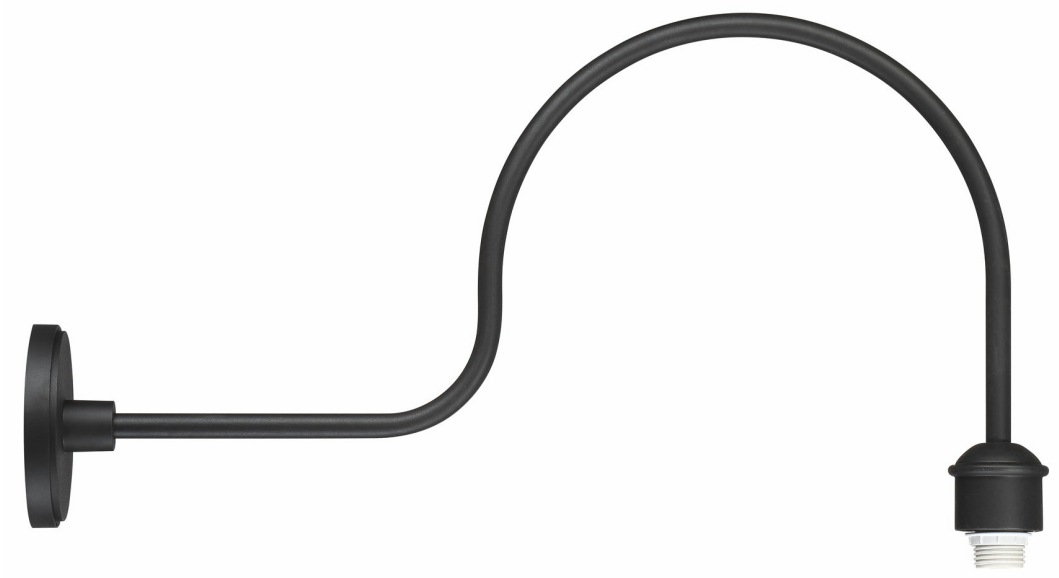

MINKA LAVERY®

Item # 7973-30B-66	UPC Code: 747396112077
Product Family Name: RLM	Finish: Sand Black
Category:	Category Type: Accessory
Certification 3057374	
Patents:	
Notes:	

Image File Name: **7973-30B-66.jpg**

MEASUREMENTS

Width: 6	Length: 30	Height: 15.75	Extension: 30
Height Adjustable: No	Min Overall Height:	Max Overall Height:	Slope: No
Wire Length: 7 INCH	Chain Length:	Safety Cable Included: No	Net Weight: 3.68
Canopy Width:	Canopy Height:	Canopy Length:	Center to Bottom: 3.0
Backplate Width: 6.75	Backplate Height: 6.0	Center to Top: 12.75	

LAMPING

No. of Bulbs: 0	Light Type: A-19			
Max Bulb Wattage: 100	Socket: E26			
Dimmable: Yes	Ballast:	Rated Life Hours:	Photocell Included: No	Bulb/LED Included:
Bulb/LED Included:	Color Temp.:	CRI:	Initial Lumens:	Delivered Lumens: