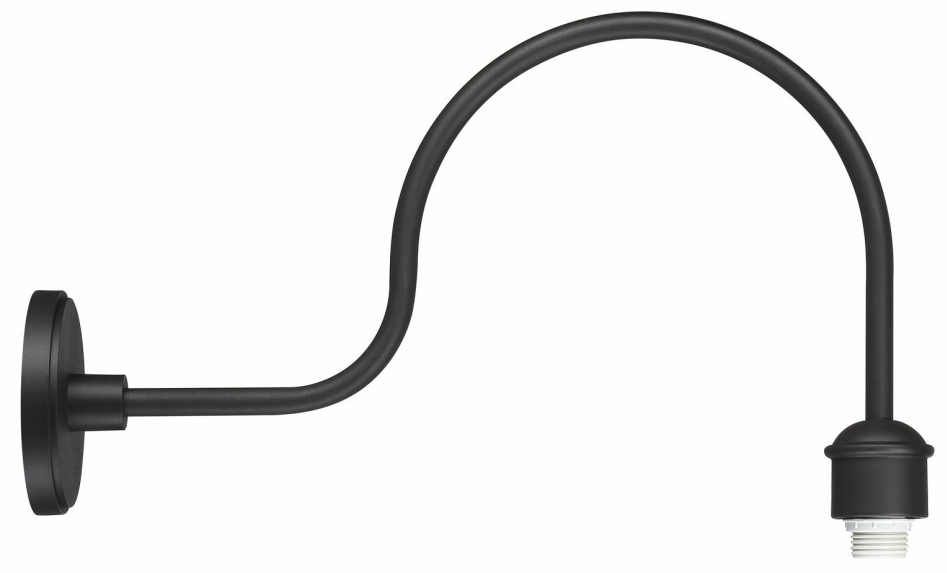

Item # 7973-24B-66	UPC Code: 747396112060
Product Family Name: RLM	Finish: Sand Black
Category:	Category Type: Accessory
Certification 3057374	
Patents:	
Notes:	

Image File Name: **7973-24B-66.jpg**

MEASUREMENTS

Width: 6	Length: 24	Height: 13.5	Extension: 24
Height Adjustable: No	Min Overall Height:	Max Overall Height:	Slope: No
Wire Length: 7 INCH	Chain Length:	Safety Cable Included: No	Net Weight: 3.28
Canopy Width:	Canopy Height:	Canopy Length:	Center to Bottom: 3.0
Backplate Width: 6.75	Backplate Height: 6.0	Center to Top: 10.5	

LAMPING

No. of Bulbs: 0	Light Type: A-19			
Max Bulb Wattage: 100	Socket: E26			
Dimmable: Yes	Ballast:	Rated Life Hours:	Photocell Included: No	Bulb/LED Included:
Bulb/LED Included:	Color Temp.:	CRI:	Initial Lumens:	Delivered Lumens: