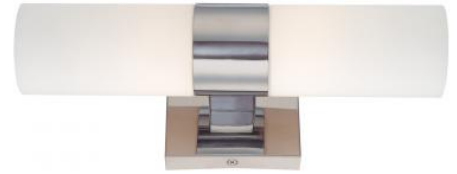

MINKA-LAVERY®

Item #: 6212-77	UPC Code: 747396069562
Product Family Name:	Finish: CHROME
Category: Wall Sconce	Category Type: Sconce
Certification	
Patents	
Notes:	

Mounted Horizontally or Vertically

Image File Name:

6212-77--
1377127254.jpg

MEASUREMENTS

Width: 4.5	Length: 13.5	Height: 5	Extension: No
Height Adjustable: No	Min Overall Height:	Max Overall Height:	Slope: No
Wire Length: 7	Chain Length:	Safety Cable Included: No	Net Weight: 2.43
Canopy Width: 4.25	Canopy Height: 0.75	Canopy Length:	
Backplate Width:	Backplate Height:	Center to Top: 6.75	Center to Bottom: 6.75

SHADE / GLASS

Description: Etched Opal Glass	Material: Glass
Part No.: G6211	Quantity: 1
Width: 3.00	Height: 6.25
	Length: 3.00

SHIPPING

Carton Width: 8.000	Carton Height: 7.000	Carton Length: 12.250
Carton Weight: 3.080	Carton Cubic Feet: 0.397	Small Package Shippable: Yes
Master Pack Width: 13.000	Master Pack Height: 15.000	Master Pack Length: 17.000
Master Pack Weight: 14.564	Master Cubic Feet:	Multi-Pack: 4