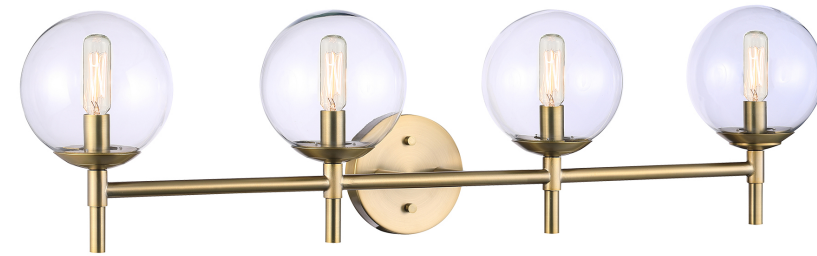

MINKA LAVERY®

Item # 2794-695	UPC Code: 747396120195
Product Family Name: Auresa	Finish: Soft Brass
Category: BATH	Category Type: Bath
Certification 4001256	
Patents:	
Notes:	

Image File Name: 2794-695.jpg

MEASUREMENTS

Width: 35.38	Length: 7.5	Height: 9.38	Extension: 7.5
Height Adjustable: No	Min Overall Height: No	Max Overall Height: No	Slope: No
Wire Length: 7"	Chain Length:	Safety Cable Included: No	Net Weight: 5.47
Canopy Width:	Canopy Height:	Canopy Length:	Center to Bottom: 2.5
Backplate Width: 5.0	Backplate Height: 1.0	Center to Top: 6.88	

No. of Bulbs: 4	Light Type: T8			
Max Bulb Wattage: 40	Socket: E12			
Dimmable: Yes	Ballast:	Rated Life Hours:	Photocell Included: No	Bulb/LED Included: N
Bulb/LED Included:	Color Temp.:	CRI:	Initial Lumens:	Delivered Lumens:

Description: CLEAR	Material: GLASS
Part No.: G2793	Quantity: 4
Width: 5.9	Height: 5.47
	Length: 5.9

SHIPPING

Carton Width: 8.38	Carton Height: 14.0	Carton Length: 33.88	
Carton Weight: 8.32	Carton Cubic Feet: 2.3	Small Package Shippable: Yes	
Master Pack Width:	Master Pack Height:	Master Pack Length:	
Master Pack Weight:	Master Cubic Feet:	Multi-Pack: 1	Master Pack: 1