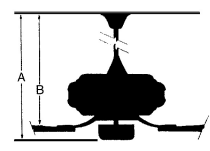

Image File Name: **F868L-CL/CL.jpg**

Item # <b>F868L-CL/CL</b>	UPC Code: <b>706411063510</b>
Product Family Name: <b>Sleek</b>	Finish: <b>Coal</b>
Category: <b>INTERIOR FAN</b>	Category Type: <b>Ceiling Fan</b>
Certification <b>4000048</b>	
Patents:	
Notes:	

## MEASUREMENTS

Blade Finish:	Reversible				
	Blades:				
	<b>No</b>				
Blade Material:	Slope:				
<b>ABS</b>	<b>Yes</b>				
Blade Sweep:	No. of Blades:	Blade Pitch:	Hanging Weight:		
<b>60"</b>	<b>3</b>	<b>14</b>	<b>12.32</b>		
Downrod 1:	Downrod 1	Downrod 2:	Downrod 2		
<b>6</b>	Outside Dia:		Outside Dia:		
	<b>.75</b>				
Ceiling to Lowest Point: (Dim A)	Ceiling to Blade (Dim B)	Lead Wire:	Motor Size:		
<b>13.0</b>	<b>11.75</b>	<b>80</b>	<b>172 X 12 MM</b>		
<b>RPM:</b>	Low	Low/Med.	Medium	Med/High	High
<b>Amps:</b>	50				163
<b>Watts:</b>	0.06				0.45
<b>CFM:</b>	2.55				31.42
<b>CFM/Watts:</b>	1715.0				6006.0
	672.55				191.15