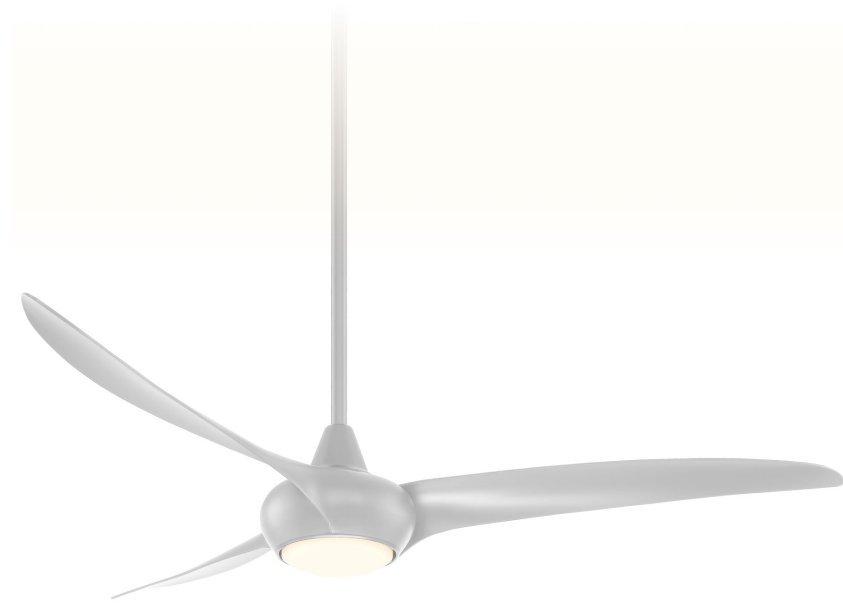

Item # F848-SL	UPC Code: 706411066634
Product Family Name: Light Wave 65	Finish: Silver
Category: INTERIOR FAN	Category Type: Ceiling Fan
Certification 4000048	
Patents:	
Notes:	

Image File Name: **F848-SL.jpg**

MEASUREMENTS

Blade Finish:	Reversible Blades:		
	No		
Blade Material:	Slope:		
ABS	Yes		
Blade Sweep:	No. of Blades:	Blade Pitch:	Hanging Weight:
65"	3	VARIABLE	19.25
Downrod 1:	Downrod 1 Outside Dia:	Downrod 2:	Downrod 2 Outside Dia:
6	.75		
Ceiling to Lowest Point: (Dim A)	Ceiling to Blade (Dim B)	Lead Wire:	Motor Size:
15.75	9.5	80	188 X 20 MM

	Low	Low/Med.	Medium	Med/High	High
RPM:	48				121
Amps:	0.29				0.7
Watts:	14.64				83.63
CFM:	1280.0				5718.0
CFM/Watts:	87.43				68.37

LAMPING

No. of Bulbs:	Light Type:	Light Kit Optional: No		
1	Z26 LED			
Max Bulb Wattage:	Socket:			
26	Y22 LED MODULE			
Integrated Light Kit: Yes	Dimmable: Yes	Ballast:	Rated Life Hours:	Uplight:
			50000	No
Bulb/LED Included: Yes	Color Temp.: 3000	CRI: 93	Initial Lumens: 2251.5	Delivered Lumens: 1883.1

GLASS

Description:	Material:	
	PC LENS	
Part No.:	Quantity:	
	1	
Width:	Height:	Length:
7.0	1.5	7.0

CONTROLS

Pull Chain Control:	Works with Remote Control:	Works with Wall Control:
No	Yes	Yes
Reversible:	Included Remote Control:	Included Wall Control:
Yes	RCS213	
Smart Control:	Compatible Remote Control(s):	Compatible Wall Control(s):
No		WCS213
Integrated Smart Control:		Compatible Smart Control:
		BD-1000