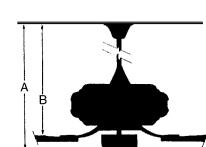

MEASUREMENTS

Blade Finish:	Reversible Blades:		
	No		
Blade Material:	Slope:		
ABS	Yes		
Blade Sweep:	No. of Blades:	Blade Pitch:	Hanging Weight:
60"	2	VARIABLE	11.62
Downrod 1:	Downrod 1 Outside Dia:	Downrod 2:	Downrod 2 Outside Dia:
6	.75		
Ceiling to Lowest Point: (Dim A)	Ceiling to Blade (Dim B)	Lead Wire:	Motor Size:
13.0	10.0	80"	DC 168x15mm