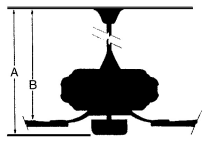

Item # F831L-WHF	UPC Code: 706411059230
Product Family Name: Tear	Finish: Flat White
Category: INTERIOR FAN	Category Type: Ceiling Fan
Certification 3064964	
Patents:	
Notes:	

Image File Name: F831L-WHF.jpg

MEASUREMENTS

Blade Finish:	Reversible Blades:		
	No		
Blade Material:	Slope:		
ABS	Yes		
Blade Sweep:	No. of Blades:	Blade Pitch:	Hanging Weight:
60"	3	VARIABLE	13.89
Downrod 1:	Downrod 1 Outside Dia:	Downrod 2:	Downrod 2 Outside Dia:
6	.75		
Ceiling to Lowest Point: (Dim A)	Ceiling to Blade (Dim B)	Lead Wire:	Motor Size:
16.0	15.25	80"	DC 120x20mm