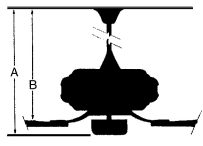

MEASUREMENTS

Blade Finish:	Reversible		
	Blades:		
	No		
Blade Material:	Slope:		
PC BLADES	Yes		
Blade Sweep:	No. of Blades:	Blade Pitch:	Hanging Weight:
58"	3	VARIABLE	19.16
Downrod 1:	Downrod 1	Downrod 2:	Downrod 2
6	Outside Dia:	Outside Dia:	
	.75		
Ceiling to Lowest Ceiling to Blade	Lead Wire:	Motor Size:	
Point: (Dim A)	(Dim B)	8" + (1	153 X 20 MM
15.5	12.0		

GLASS

Description:	Material:	
	GLASS	
Part No.:	Quantity:	
	1	
Width:	Height:	Length:
6.75	2.0	6.75

CONTROLS

Pull Chain Control:	Works with Remote Control:	Works with Wall Control:
No	Yes	Yes
Reversible:	Included Remote Control:	Included Wall Control:
Yes	RC400	
Smart Control:	Compatible Remote Control(s):	Compatible Wall Control(s):
Yes		WC400
Integrated Smart Control:	Compatible Smart Control:	
Yes		