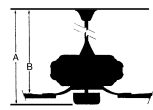

MEASUREMENTS

Blade Finish:					Reversible Blades: No
Blade Material: PC					Slope: Yes
Blade Sweep: 54"	No. of Blades: 3	Blade Pitch: 14 DEGREES	Hanging Weight: 16.18		
Downrod 1: 6	Downrod 1 Outside Dia: 0.75	Downrod 2:	Downrod 2 Outside Dia:		
Ceiling to Lowest Point: (Dim A) 14.75	Ceiling to Blade (Dim B) 13.25	Lead Wire: 80	Motor Size: 153 X 18mm		
RPM:	Low 86	Low/Med.	Medium	Med/High	High 157
Amps:	0.22				0.372
Watts:	15.3				44.68
CFM:	2782.0				5357.0
CFM/Watts:	181.83				119.9