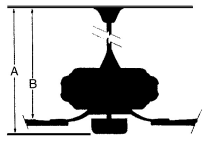

## MEASUREMENTS

Blade Finish:	Reversible Blades:		
	<b>No</b>		
Blade Material:	Slope:		
<b>PC</b>	<b>Yes</b>		
Blade Sweep:	No. of Blades:	Blade Pitch:	Hanging Weight:
<b>54"</b>	<b>3</b>	<b>14 DEGREES</b>	<b>17.22</b>
Downrod 1:	Downrod 1 Outside Dia:	Downrod 2:	Downrod 2 Outside Dia:
<b>6</b>	<b>0.75</b>		
Ceiling to Lowest Point: (Dim A)	Ceiling to Blade (Dim B)	Lead Wire:	Motor Size:
<b>14.75</b>	<b>13.25</b>	<b>80 INCH</b>	<b>153MM*18MM</b>