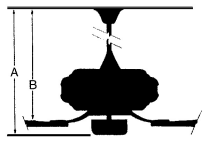

Image File Name: F736L-BS/SDBK.jpg

MEASUREMENTS

Blade Finish:	Reversible Blades: No		
Blade Material: ABS	Slope: Yes		
Blade Sweep: 56"	No. of Blades: 3	Blade Pitch: 14 DEGREES	Hanging Weight:
Downrod 1: 6	Downrod 1 Outside Dia: .75	Downrod 2: 6	Downrod 2 Outside Dia:
Ceiling to Lowest Point: (Dim A)	Ceiling to Blade (Dim B)	Lead Wire:	Motor Size: DC 125x20mm