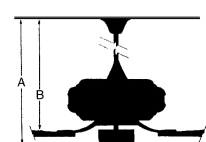

Image File Name: **F690L-BN/SL.jpg**

MEASUREMENTS

Blade Finish:				Reversible Blades:	No
Blade Material:				Slope:	Yes
ABS				Hanging Weight:	20.46
Blade Sweep:	No. of Blades:	Blade Pitch:			
52"	5	14 DEGREES			
Downrod 1:	Downrod 1 Outside Dia:	Downrod 2:	Downrod 2 Outside Dia:		
6	.75				
Ceiling to Lowest Point: (Dim A)	Ceiling to Blade (Dim B)	Lead Wire:	Motor Size:		
14.25	11.0	80"	172x17mm		