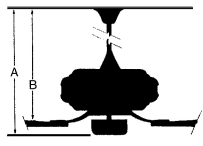

MEASUREMENTS

Blade Finish:	Reversible			
	Blades:			
	No			
Blade Material:	Slope:			
ABS	Yes			
Blade Sweep:	No. of Blades:	Blade Pitch:	Hanging Weight:	
44"	3	21	11.51	
Downrod 1:	Downrod 1	Downrod 2:	Downrod 2	
6	Outside Dia:		Outside Dia:	
	.75			
Ceiling to Lowest Point: (Dim A)	Ceiling to Blade (Dim B)	Lead Wire:	Motor Size:	
14.75	9.75	80	153 X 15 MM	

GLASS

Description:	Material:
	PC LENS
Part No.:	Quantity:
	1
Width:	Height:
5.75	1.25
	Length:

SHIPPING

Carton Width:	Carton Height:	Carton Length:
8.63	9.5	23.38
Carton Weight:	Carton Cubic Feet:	Small Package Shippable:
14.59	1.109	Yes
Master Pack Width:	Master Pack Height:	Master Pack Length:
Master Pack Weight:	Master Cubic Feet:	Multi-Pack:
		1
		1