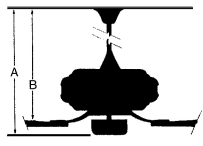

MEASUREMENTS

Blade Finish:	Reversible Blades: No				
Blade Material: ABS CONSTRUCTION	Slope: Yes				
Blade Sweep: 62"	No. of Blades: 3	Blade Pitch: 20 DEGREES	Hanging Weight: 13.76		
Downrod 1: 6	Downrod 1 Outside Dia: 0.75	Downrod 2:	Downrod 2 Outside Dia:		
Ceiling to Lowest Point: (Dim A) 10.25	Ceiling to Blade (Dim B) 8.75	Lead Wire: 80	Motor Size: 172X16MM		
RPM:	Low 81	Low/Med.	Medium	Med/High	High 177
Amps:	0.29				0.59
Watts:	16.4				70.49
CFM:	2599.0				5774.0
CFM/Watts:	158.48				81.91