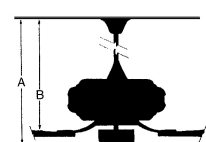

MEASUREMENTS

Blade Finish:					Reversible Blades:	No
Blade Material:					Slope:	Yes
ABS					Hanging Weight:	13.62
Blade Sweep:	No. of Blades:	Blade Pitch:			Downrod 2 Outside Dia:	
56"	4	14 DEGREES				
Downrod 1:	Downrod 1 Outside Dia:	Downrod 2:			Downrod 2 Outside Dia:	
6	.75					
Ceiling to Lowest Point: (Dim A)	Ceiling to Blade (Dim B)	Lead Wire:			Motor Size:	
14.5	12.0	80"			DC 123x30mm	