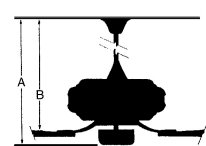

MEASUREMENTS

Blade Finish:	Reversible		
	Blades:		
	No		
Blade Material:	Slope:		
ABS	No		
Blade Sweep:	No. of Blades:	Blade Pitch:	Hanging Weight:
54"	3	14	18.92
Downrod 1:	Downrod 1	Downrod 2:	Downrod 2
	Outside Dia:		Outside Dia:
Ceiling to Lowest Point: (Dim A)	Ceiling to Blade (Dim B)	Lead Wire:	Motor Size:
12.25	11.0	8	153 X 15 MM

GLASS

Description:	Material:
	GLASS
Part No.:	Quantity:
	1
Width:	Height:
8.75	1.75
	Length:
	8.75

CONTROLS

Pull Chain Control:	Works with Remote Control:	Works with Wall Control:
No	Yes	Yes
Reversible:	Included Remote Control:	Included Wall Control:
No	RC1000	
Smart Control:	Compatible Remote Control(s):	Compatible Wall Control(s):
Yes		WC1000
Integrated Smart Control:		Compatible Smart Control:
Yes		