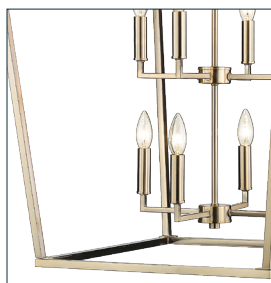

3335

EIGHT LIGHT LANTERN

FINISH

MB - Matte Black
MG - Modern Gold
SN - Satin Nickel

DIMENSIONS

Width 24"
Height 36"
Canopy Width 5.875"
Canopy Depth 0.75"
Chain 60"
Wire 144"
Weight 10.6 lbs

MATERIAL

Steel

GLASS

Glass No

LAMPING

Bulbs 8-Candle
Bulbs Base Candelabra (E12)
Watts per Bulb 60W
Voltage 120V
Total Wattage 480W
Bulbs Included No

CERTIFICATION

ETL Dry Location

ITEM NUMBER

SKU's 3335 MB
3335 MG
3335 SN

3335 MG

Millennium Lighting
105 Declaration Drive
McDonough, GA 30253
www.millenniumlighting.com