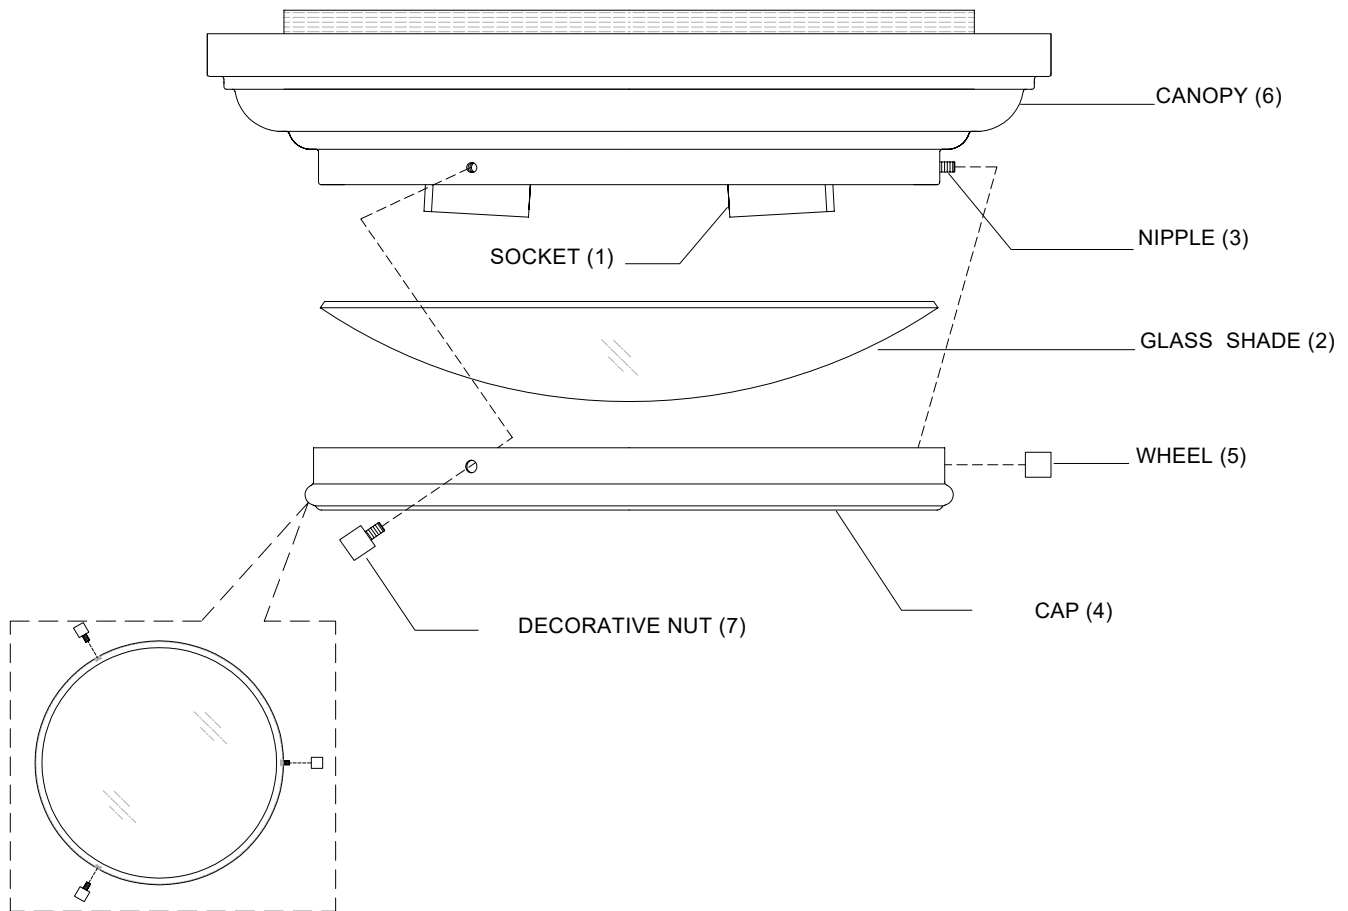

MERIDIAN

L I T E T R E N D S

ITEM NO: M60063BN
M60063MBK
M60063NB
M60063ORB
M60063PN

ASSEMBLY INSTRUCTIONS

1. Carefully unpack and identify all parts referring to illustration for parts identification.
2. Turn the power to the installation point OFF.
3. Install bulb (not provided) into socket (1).
4. Install the glass shade (2) onto the nipple (3). Install the cap (4) onto the canopy (6) with the wheel (5). Secure with the decorative nut (7).
5. Refer to the additional installation instructions included with the product for wiring and installation.
6. Restore power to the installation point and retain this sheet for future reference.