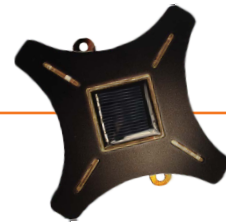

Solar-Powered Dusk until Dawn

NINJA STARS - Led deck accent lighting

MODEL # 47335

No More Stumbling in the Dark!

Light your deck, steps, railings or post tops

This set of 4 deck lights is great for everything from accenting decorative elements of your deck, to illuminating dark paths or steps. Whether you are trying to show off your deck or prevent trips and falls, the Solar Powered Ninja Star Lights are for you.

SOLAR POWERED

The lights are powered by integrated solar panels and come with NiMH batteries that are charged each day by the solar panels. There is no need to run any electricity to the unit or to buy batteries.

EASY INSTALL

These deck lights can be either set on the ground or mounted to any flat surface. Simply drive the 2 screws through the integrated mounting holes.

PERFECT POST CAP

Mount on the top of a deck or fence post to use as a post cap light. Perfectly sized for any 4"x4" post.