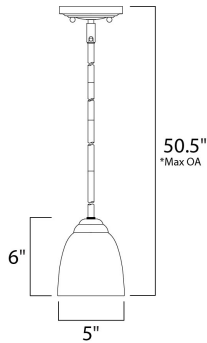

**PRODUCT DESCRIPTION**

A transitional look that works in a broad range of interiors featuring metal frames finished in either Oiled Rubbed Bronze for the traditional home or Satin Nickel for a more contemporary look. Simple Frost glass shades compliment the overall design.

\*max overall height

**MEASUREMENTS**

DIMENSION : 5" L x 5" W x 6" H  
 MAX OAH : 50.5" OAH  
 HANGING WEIGHT : 2.49 lb

**LAMPING**

INPUT VOLTAGE : 120V  
 BULB : 1 x 60W Incandescent E26 Medium , 60W Total  
 BULB INCLUDED : (Not Included)  
 DIMMABLE : Yes