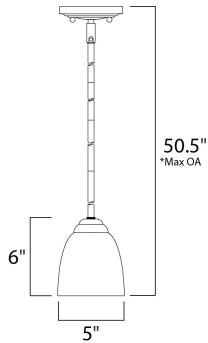

PRODUCT DESCRIPTION

A transitional look that works in a broad range of interiors featuring metal frames finished in either Oiled Rubbed Bronze for the traditional home or Satin Nickel for a more contemporary look. Simple Frost glass shades compliment the overall design.

*max overall height

MEASUREMENTS

DIMENSION : 5" L x 5" W x 6" H
 MAX OAH : 50.5" OAH
 HANGING WEIGHT : 2.49 lb

LAMPING

INPUT VOLTAGE : 120V
 BULB : 1 x 60W Incandescent E26 Medium , 60W Total
 BULB INCLUDED : (Not Included)
 DIMMABLE : Yes