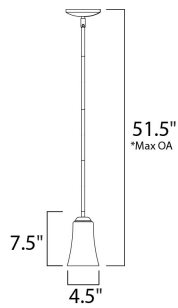

PRODUCT DESCRIPTION

Modern style at a competitive price will make this collection the next builder standard. Tall profile Frost glass shades adorn a minimalistic frame in your choice of Satin Nickel or Oil Rubbed Bronze.

*max overall height

MEASUREMENTS

DIMENSION : 4.5" L x 4.5" W x 7.5" H
 MAX OAH : 51.5" OAH
 HANGING WEIGHT : 2.16 lb

LAMPING

INPUT VOLTAGE : 120V
 BULB : 1 x 60W Incandescent E26 Medium , 60W Total
 BULB INCLUDED : (Not Included)
 DIMMABLE : Yes