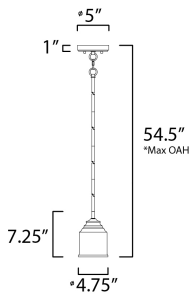

**PRODUCT DESCRIPTION**

A modest frame of steel tubing gently bends to support a cluster of Clear Seedy bell-shaped glass. Similarly the bobeches and other metal accents echo that traditional bell shape creating an instant classic. An easy choice with transitional appeal, choose from a variety of complimentary finishes including matte Black, Heritage Brass or Satin Nickel.

\*max overall height

**MEASUREMENTS**

DIMENSION : 4.75" L x 4.75" W x 7.25" H  
 MAX OAH : 54.5" OAH  
 CANOPY : 5" W x 1" H x 5" L  
 HANGING WEIGHT : 2.43 lb

**LAMPING**

INPUT VOLTAGE : 120V  
 BULB : 1 x 60W Incandescent E26 Medium , 60W Total  
 BULB INCLUDED : (Not Included)  
 DIMMABLE : Y