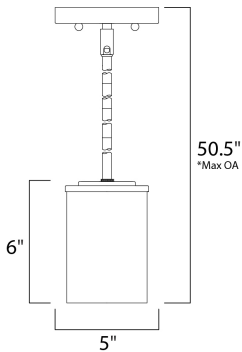

\*max overall height

**MEASUREMENTS**

- DIMENSION : 5" L x 5" W x 6" H
- MAX OAH : 50.5" OAH
- CANOPY : 5.12" W x 0.79" H x 5.13" L
- HANGING WEIGHT : 2 lb

**LAMPING**

- INPUT VOLTAGE : 120V
- BULB : 1 x 60W Incandescent E26 Medium , 60W Total
- BULB INCLUDED : (Not Included)
- DIMMABLE : Yes