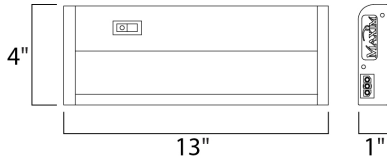

PRODUCT DESCRIPTION

The MX-L120-DL features the same low profile frame of the MX-L120DC and also full dimmability but with an increased lumen output. Featuring the new LG 5630 LED with closer spacing for better light distribution and lower operating temperatures for longer life. The hinged top gives access for easy installation with captured mounting screws and quick wire connectors.

MEASUREMENTS

DIMENSION : 13" L x 4" W x 1" H
 HANGING WEIGHT : 1.8 lb

LAMPING

INPUT VOLTAGE : 120V
 LUMENS : 436 Rated
 BULB : 7.7W LED PCB Integrated , 8W Total
 BULB INCLUDED : (Integrated)
 DIMMABLE : Triac CL
 CRI : 80+ CRI
 COLOR_TEMP : 2700K