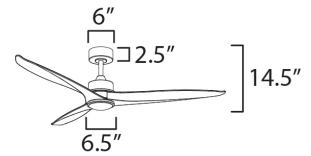

Indoor | DC Motor Option | Solid Wood Blades

FCT8883WT
(Included)

	LAMPING	DIMENSIONS	ENERGY INFO AT HIGH SPEED	DOWNRODS
88831	18W PCB LED COLOR TEMP: 27-30-40K, CRI: 90+ LUMENS: 1m 1000 DELIVERED	52" D x 14.5" H BLADE: 3 x 25.5"	AIRFLOW: 4350 CFM AIRFLOW EFFECIENCY: 231 CFM / W ELECTRICITY USE: 11W	12" FRD10012 18" FRD10018 24" FRD10024
88833	18W PCB LED COLOR TEMP: 27-30-40K, CRI: 90+ LUMENS: 1m 975 DELIVERED	72" D x 14.5" H BLADE: 3 x 35.5"	AIRFLOW: 6883 CFM AIRFLOW EFFECIENCY: 231 CFM / W ELECTRICITY USE: 11W	36" FRD10036* 48" FRD10048* 60" FRD10060* 72" FRD10072*
88834	18W PCB LED COLOR TEMP: 27-30-40K, CRI: 90+ LUMENS: 1m 975 DELIVERED	80" D x 14.5" H BLADE: 3 x 39.5"	AIRFLOW: 7766 CFM AIRFLOW EFFECIENCY: 231 CFM / W ELECTRICITY USE: 11W	*Only available in Powder Coat finishes