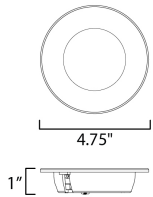

**PRODUCT DESCRIPTION**

Designed to install snug into a 4-0 junction box, this surface mounted fixture boasts the lowest profile possible similar to recessed lighting. The twist locking trim easily removes for installation with a frame that can be mudded-in for an even more streamlined design. Economically priced, the Snug is ideal for residential or commercial spaces looking for a more attractive option.

**MEASUREMENTS**

DIMENSION : 4.75" L x 4.75" W x 1" H  
 HANGING WEIGHT : 0.25 lb

**LAMPING**

INPUT VOLTAGE : 120V  
 LUMENS : 900 Rated (800 Del.)  
 BULB : 1 x 11W LED AC Intergrated , 11W Total  
 BULB INCLUDED : (Integrated)  
 DIMMABLE : Triac or ELV  
 CRI : 90 CRI  
 COLOR\_TEMP : 27-30-35-40-50K  
 LIGHTING\_DIRECTION : Down