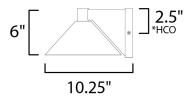

LAMPING

INPUT VOLTAGE : 120V
BULB : 1 x 10W LED PCB Integrated , 10W Total
BULB INCLUDED : (Integrated)
DIMMABLE : Y
CRI : 90 CRI
COLOR_TEMP : 3000K
LIGHTING_DIRECTION : Down

FINISHES OPTION

- Black
- Brushed Aluminum

MATERIAL

Aluminum