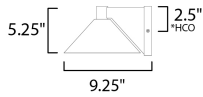

PRODUCT DESCRIPTION

Aluminum cone shades suspend from a die cast aluminum frame that conform to the same angle. Available in Aluminum or Black finish, this clean outdoor fixture has visual interest with its simple design elements.

MEASUREMENTS

DIMENSION : 8" W x 5.2" H x 9.25" Ext
BACK PLATE : 4.8" W x 5.2" H x 2.6" HCO
HANGING WEIGHT :

LAMPING

INPUT VOLTAGE : 120V
BULB : 1 x 8W LED PCB Integrated , 8W Total
BULB INCLUDED : (Integrated)
DIMMABLE : Y
CRI : 90 CRI
COLOR_TEMP : 3000K
LIGHTING_DIRECTION : Down

FINISHES OPTION

- Black
- Brushed Aluminum

MATERIAL

Aluminum