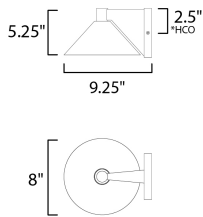

PRODUCT DESCRIPTION

Aluminum cone shades suspend from a die cast aluminum frame that conform to the same angle. Available in Aluminum or Black finish, this clean outdoor fixture has visual interest with its simple design elements.