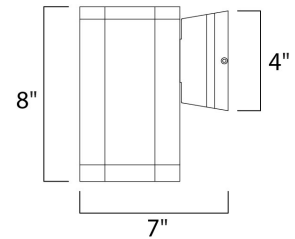

Lighting Your Life Since 1970

Product Specifications - 86137AL

Job Name:	Job Type:
Quantity:	Comments:

86137AL
Lightray LED Wall Sconce

Finish

Brushed Aluminum

Glass/Shade

Product Category

Measurements

Width	4.75"
Height	8.25"
Length	N/A
Extension	7"
Back Plate Width	4.75"
Back Plate Height	4.75"
HCO	2.50"
Min Overall Height	0.00"
Max Overall Height	N/A
Hanging Weight	4.41 lbs
Height Adjustable	No
Slope	N/A
Chain Length	N/A
Wire Length	N/A
Canopy Width	N/A
Canopy Height	N/A
Canopy Length	N/A

Shipping

Carton Weight	5.05 lbs
Carton Width	9"
Carton Height	7"
Carton Length	11"
Carton Cubic Feet	0.41
Master Pack	8
Master Pack Weight	42.85 lbs
Master Pack Width	19.69"
Master Pack Height	15.75"
Master Pack Length	22.05"
Master Cubic Feet	3.96
UPS Shippable	Yes