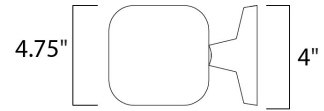

Lighting Your Life Since 1970

Product Specifications - 86137AL

Job Name:	Job Type:
Quantity:	Comments:

86137AL
Lightray LED Wall Sconce

Finish

Brushed Aluminum

Glass/Shade

Product Category

Measurements

Width	4.75"
Height	8.25"
Length	N/A
Extension	7"
Back Plate Width	4.75"
Back Plate Height	4.75"
HCO	2.50"
Min Overall Height	0.00"
Max Overall Height	N/A
Hanging Weight	4.41 lbs
Height Adjustable	No
Slope	N/A
Chain Length	N/A
Wire Length	N/A
Canopy Width	N/A
Canopy Height	N/A
Canopy Length	N/A